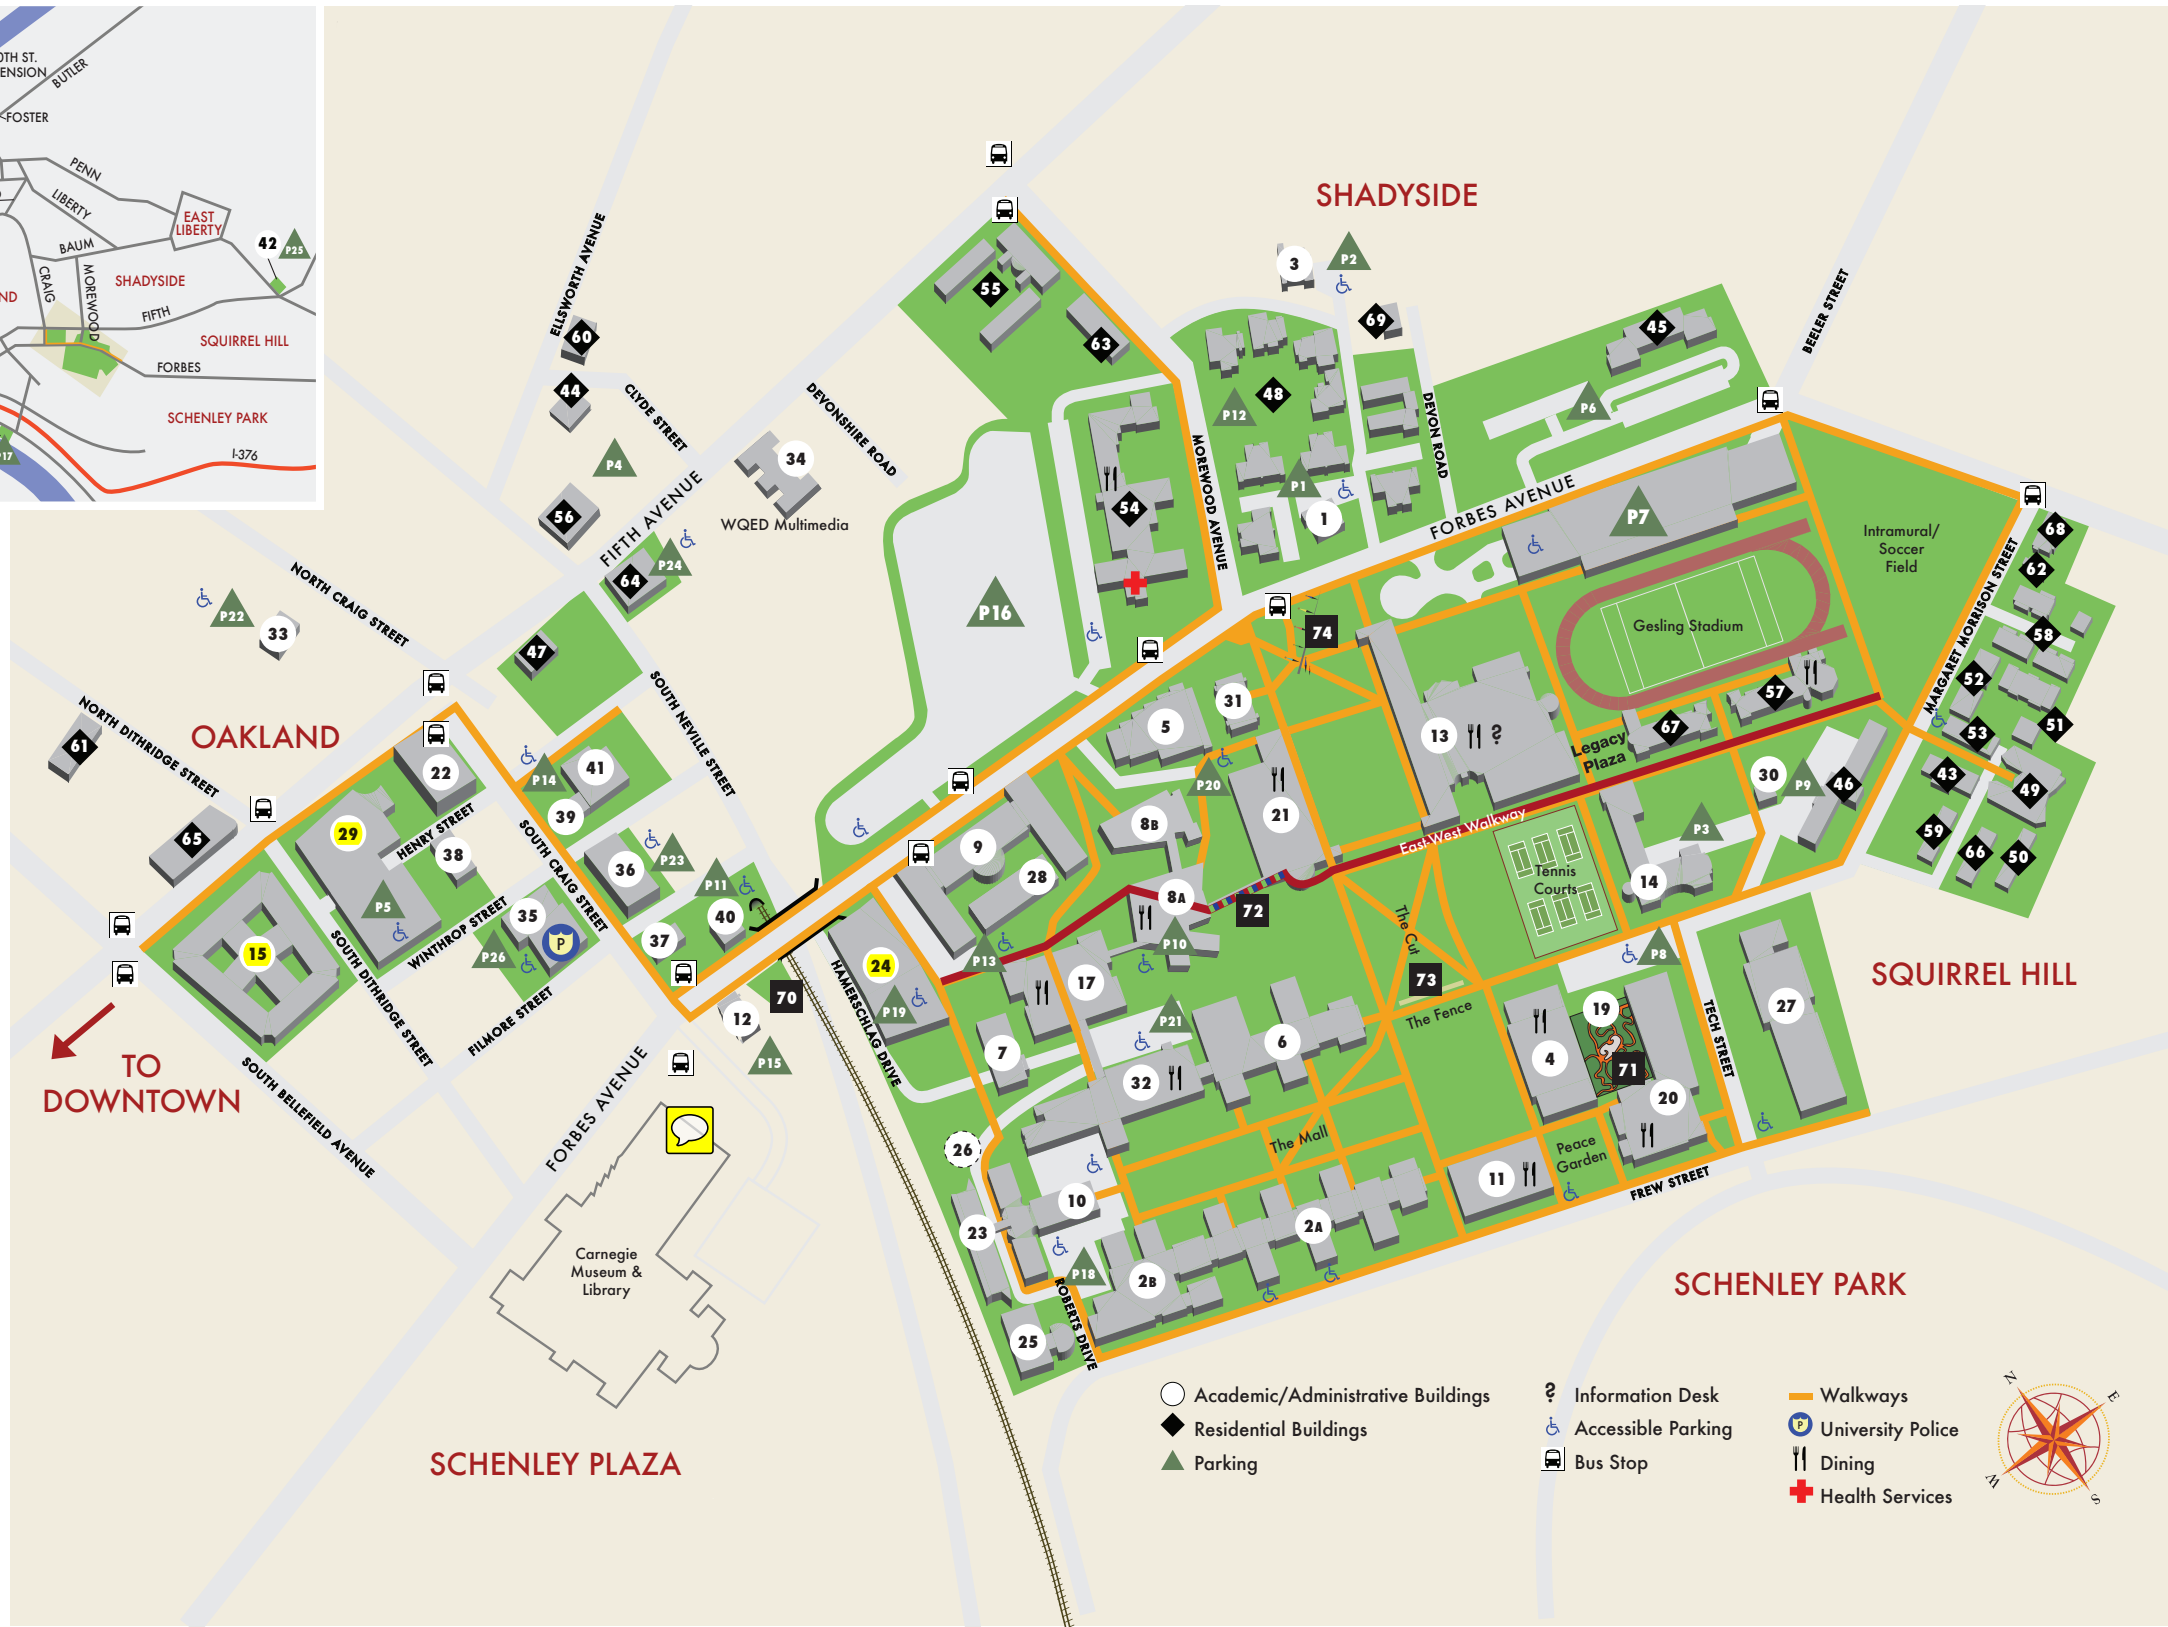

■ POINTS OF INTEREST

- 70 Art Park
- 71 Kraus Campo
- 72 Pausch Bridge
- 73 The Fence
- 74 Walking to the Sky

▲ PARKING

- P1 Alumni House***
- P2 Bramer House***
- P3 Children's School
- P4 Clyde Street Lot
- P5 Dithridge Street Garage**
- P6 Doherty Apartments***
- P7 East Campus Garage**|***
- P8 Fine Arts
- P9 Donner
- P10 Gates Garage**|***
- P11 GATF
- P12 Greek Quad
- P13 Hamburg Hall***
- P14 Henry Street
- P15 Integrated Innovation Institute
- P16 Morewood***|****
- P17 Pittsburgh Technology Center* (ETC)
- P18 Porter-Hamerschlag-Wean
- P19 RMCIC Garage**|***
- P20 Warner
- P21 West Campus
- P22 Whitfield Hall
- P23 Zebina Way**
- P24 4700 Fifth Avenue
- P25 6555 Penn*
- P26 300 South Craig

* Off campus, see inset
** Open to visitors 9 a.m.-5 p.m. Monday - Friday
*** Open to visitors after 5 p.m. and weekends
**** Parking meters
Additional on-street parking available on city streets.
Primary circulation routes and access parking areas are shown.

- Academic/Administrative Buildings
- ? Information Desk
- Walkways
- Residential Buildings
- ♿ Accessible Parking
- 🚰 University Police
- ▲ Parking
- 🚌 Bus Stop
- 🍴 Dining
- 🏥 Health Services

Revised October 2015